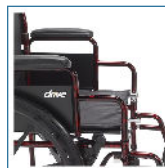

Rebel Wheelchair

HCPCS:

FIGURE A

FIGURE B

FIGURE C

FIGURE D

FIGURE E

FIGURE F

- Quick-release rear wheels allow for easy storage or transport (Figure A)
- Fold-down back and folding frame allows transport in almost any trunk (Figure B)
- Easily removable swing-away footrests are also convenient for storage
- Tool-free removable front casters
- Desk-style armrests make transfers easy and accessibility better
- Lightweight and extremely maneuverable, easy to navigate tight areas
- Large accommodating seating surface
- Carton size makes the Rebel perfect for retail