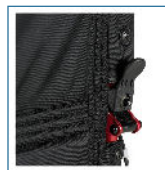

## Lightweight Expedition Aluminum Transport Chair

HCPCS: E1038

FIGURE A

FIGURE B

- Weighs only 19 lbs
- Available in blue or red frames
- Folds flat for easy transport (Figure A)
- Handy lever on chair back makes it easy and convenient to fold back down (Figure B)
- Comes with seat belt
- Companion activated wheel locks
- 12" rear "flat-free" wheels

### Description

STDS1070	Seat Rail Guide, Removable Arm, 1/ea, EA
STDS871	Hand Grip, Sentra, 1/ea, EA
STDS4020	Tipping Sleeve 1/ea, EA
STDS002001	Arm Pad Screw, 1/ea, EA
STDSFLVB	Universal Wheel Chair Vinyl Full Arm Pad, 1/ea, EA
STDS5D5505	Wheel Brake, Left, EXP19LT, 1ea, EA
STDS5D5506	Wheel Brake, Right, EXP19LT, 1ea, EA
STDS5D5507	Rear Axle Bearings, EXP19LT, 1pair, PR
STDS5D5508	Rear Hub Cap, EXP19LT, 1ea, EA
STDS5D5509	Rear Axle Bolt with Sleeve, EXP19LT, 1ea, EA
STDS5D5510	Rear Wheel, EXP19LT, 1ea, EA
STDS5D5513	Front Axle Bearings, EXP19LT, 1pair, PR
STDS5D5514	Front Axle, EXP19LT, 1ea, EA