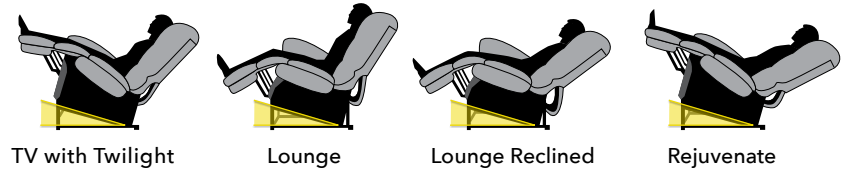

Golden lift chairs are Class II Medical Devices.

TWILIGHT

Experience the ultimate in personalized comfort with the EZ Sleeper. This luxury power lift recliner offers a modern look and features our exclusive 5-Zone positioning system with patented technologies for hours of unmatched comfort.

PROUDLY MADE

 BY AMERICANS
 with Domestic & Imported Materials

PR761 shown in
 Brisa® Shiitake*

*Upcharge applies

We Patented Comfort™

Golden holds multiple patents on our technology, allowing us to offer an EXCLUSIVE comfort experience.

PATENTED Twilight Technology

The patented Twilight Technology includes an extra adjustable zone that provides a tilting motion, cradling your body and offering more positioning than any other recliner on the market.

PATENTED MaxiComfort® Positioning

Our patented MaxiComfort® Positioning provides ergonomic support thanks to the four-way motion of the seat combined with the independent movement of the back. This unique movement provides extra support to your lower back and can provide relief to muscle and joint pain.