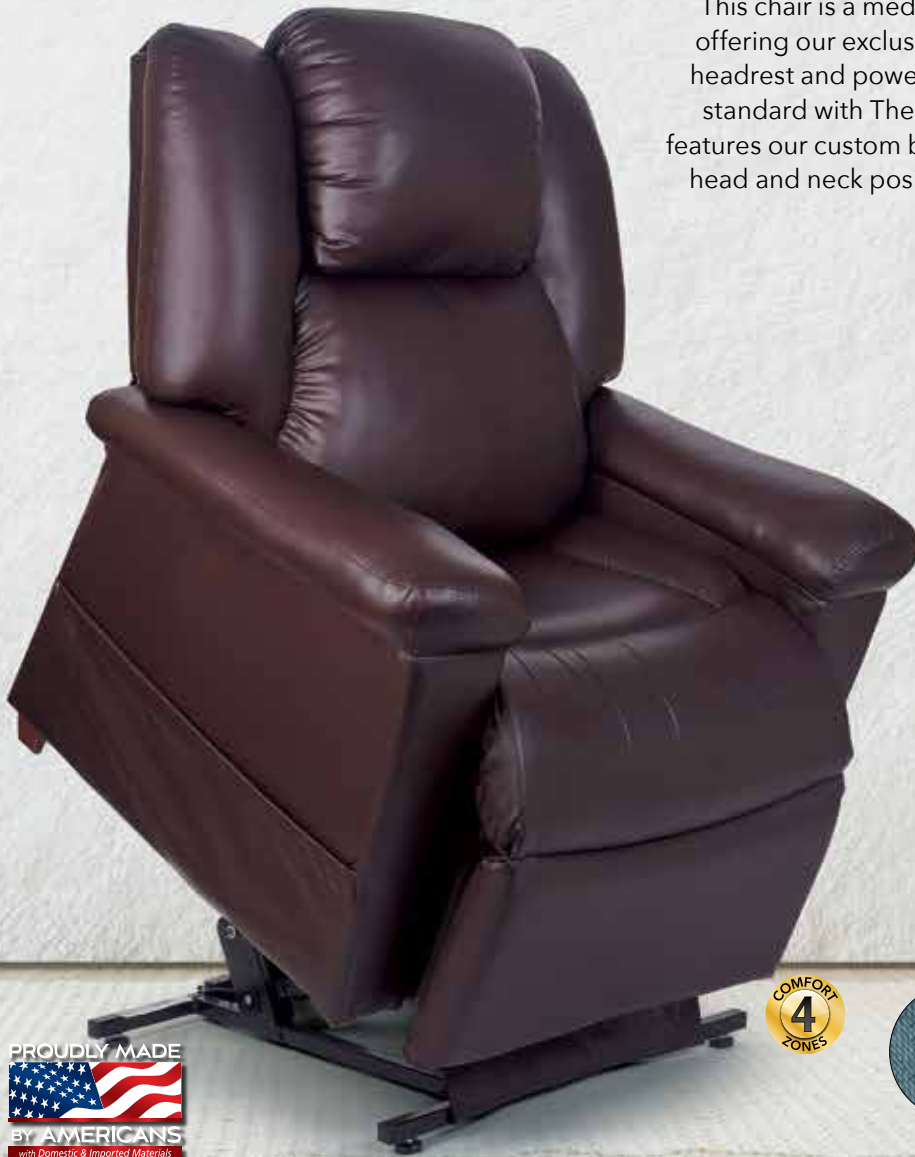

Bourbon

Smoke

*Upcharge applies

Deborahannette B | Google Review

"Amazing family owned and run business that takes pride in what they do. The chairs built are not only beautiful, but provide comfort and so many health features for all ages."

MaxiComfort Day Dreamer PR632-MED shown in Brisa® Coffee Bean*

This chair is a medium-sized power lift recliner offering our exclusive PowerPillow™ articulating headrest and power lumbar support that comes standard with The Cloud™ seating system and features our custom bucket seat design. Adjust your head and neck position at the touch of a button.