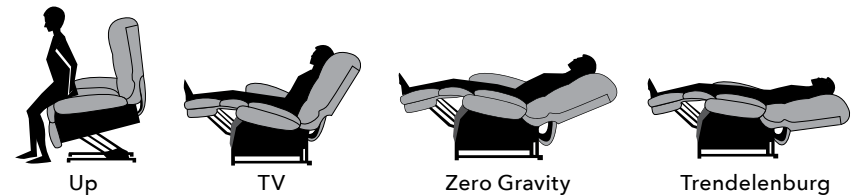

PATENTED MaxiComfort® Positioning

Our patented MaxiComfort® Positioning provides ergonomic support thanks to the four-way motion of the seat combined with the independent movement of the back. This unique movement provides extra support to your lower back and can provide relief to muscle and joint pain.