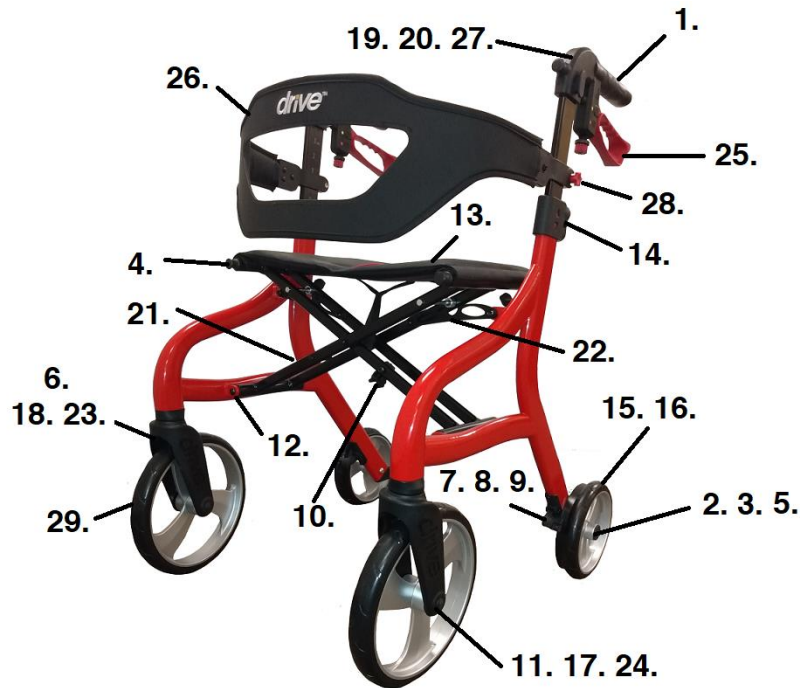

102662 Nitro Sprint

- | | |
|--|--|
| 1. Hand Grip- 102662-01 | 17. Front Wheel Bearings (pr)- 102662-17 |
| 2. Rear Wheel Bearings (pr)- 102662-02 | 18. Fork- 102662-18 |
| 3. Rear Wheel Hub Cap- 102662-03 | 19. Handlebar Assy Left- 102662-19 |
| 4. Cross Frame End Caps (pr)- 102662-04 | 20. Handlebar Assy Right- 102662-20 |
| 5. Rear Axle & Spacer- 102662-05 | 21. Cross Frame- 102662-22 |
| 6. Fork Stem Bearing- STDS1060 | 22. Cross Frame Link- 102662-23 |
| 7. Brake Cable Wire- 102662-07 | 23. Fork Stem Bolt & Spacer- 102662-24 |
| 8. Wheel Brake Assy. Left- 102662-08 | 24. Hub Cap (pr)- 102662-25 |
| 9. Wheel Brake Assy. Right- 102662-09 | 25. Hand Brake Handle- 102662-26 |
| 10. Folding Lock Mechanism- 102662-10 | 26. Backrest- 102662-28 |
| 11. Front Axle & Spacer- 102662-11 | 27. Brake Housing Assy- 102662-29 |
| 12. Cross Frame Mtg Screws (4 ea)- 102662-12 | 28. Backrest Adj. Knob (pr)- 102662-31 |
| 13. Seat Upholstery w/Handle- 102662-13 | 29. Front Wheel- 102662-32 |
| 14. Back Height Adj Latch - 102662-14 | N/S Tote Bag- 102662-27 |
| 15. Rear Wheel Left- 102662-15 | N/S Step Tube- 102662-06 |
| 16. Rear Wheel Right- 102662-16 | |