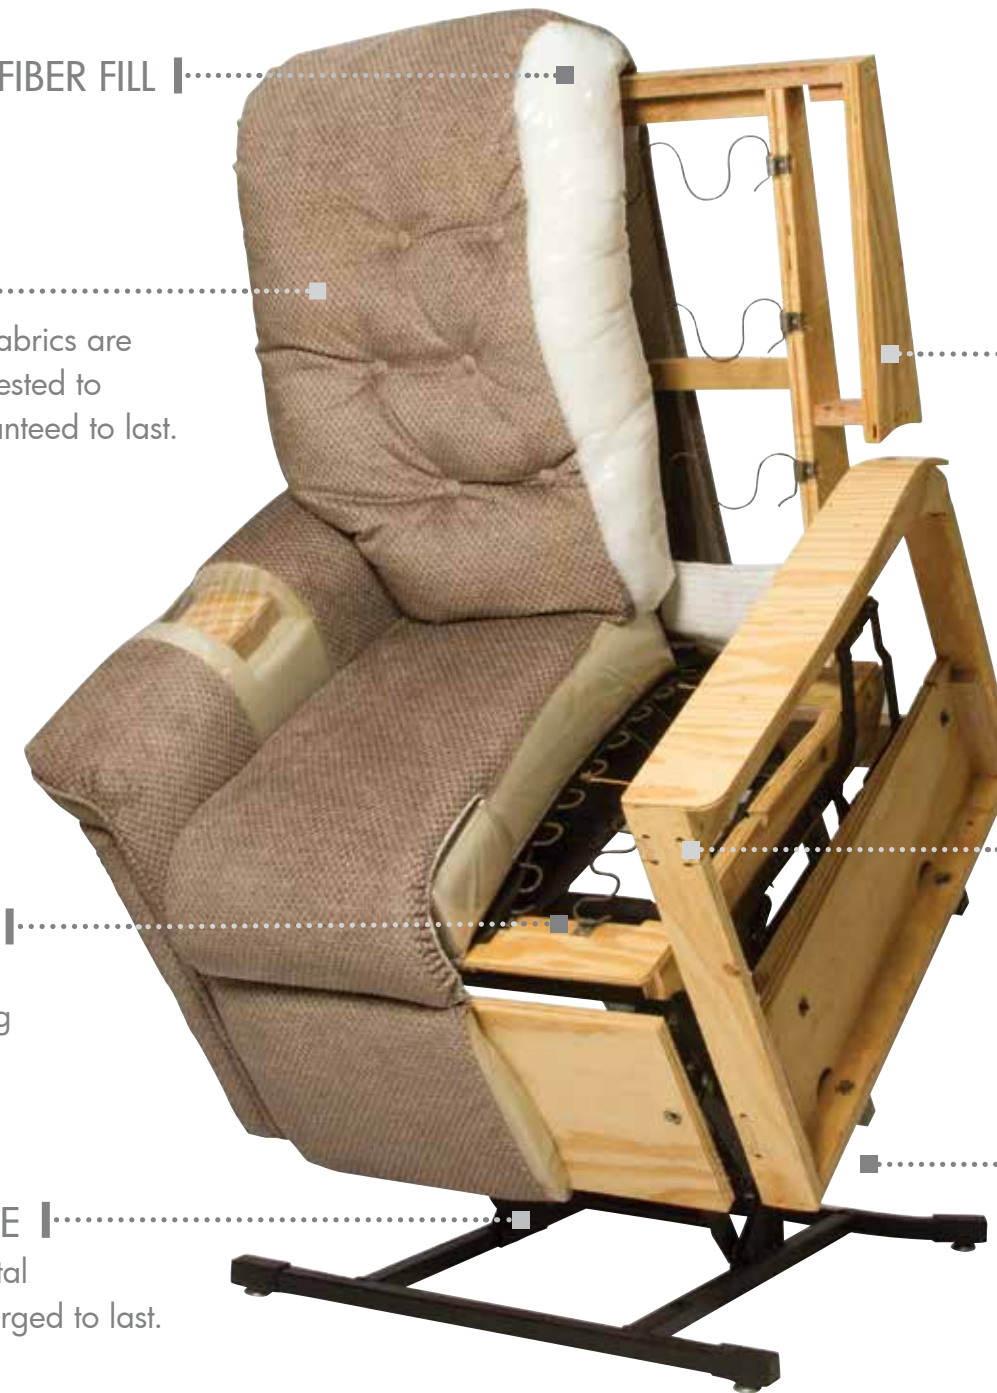

*Not all features available on all chairs.

HIGH-RESILIENCY FIBER FILL
for maximum comfort

FABRIC
Soft, comfortable, luxurious fabrics are durable as they are stylish. Tested to commercial standards, guaranteed to last.

UNIQUE SPRING DESIGN
Interlocking springs ensure maximum support while delivering individualized comfort.

STEEL FRAME
Heavy-duty metal framework is forged to last.

STRONG WOOD FRAME
Premium furniture-grade hardwood is robust, durable and long-lasting.

MORTISE TENON JOINTS
Interlocking puzzle-like joints

HEAVY-DUTY LIFT ACTUATOR AND SCISSOR MECHANISM

Design also includes integrated battery backup and quiet and smooth lift system.

LC-450

Although the demands of life are relentless, take solace in the comfort of a Pride® Power Lift Recliner. The Elegance LC-450 Recliner gives you the boost you need to take on the day. Total Comfort Seating provides complete support for ultimate relaxation. The two-button hand remote is simple to use. Adjust your chair effortlessly to find your perfect position every time.

The Essential LC-570 has an easy-to-use hand remote, so finding a comfortable position is as simple as pressing a button! Total Comfort Seating provides complete support for ultimate relaxation. Rolled, pleated armrests add a touch of elegance. With dual pockets that are easily accessible, the essentials of your life are always at your fingertips. Discover the elegant simplicity of the Essential LC-570 Recliner.